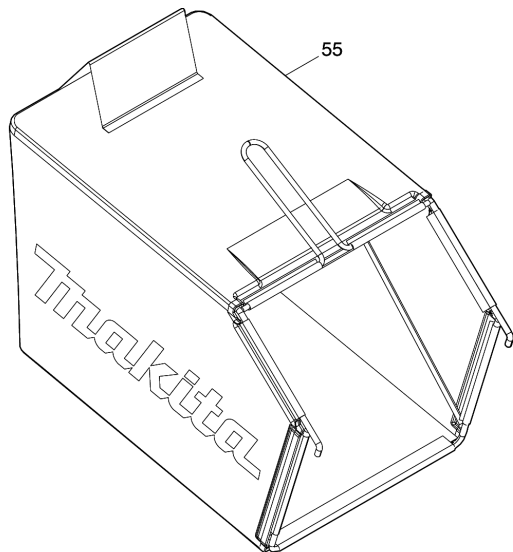

Model No.DLM532 530MM CORDLESS LAWN MOWER