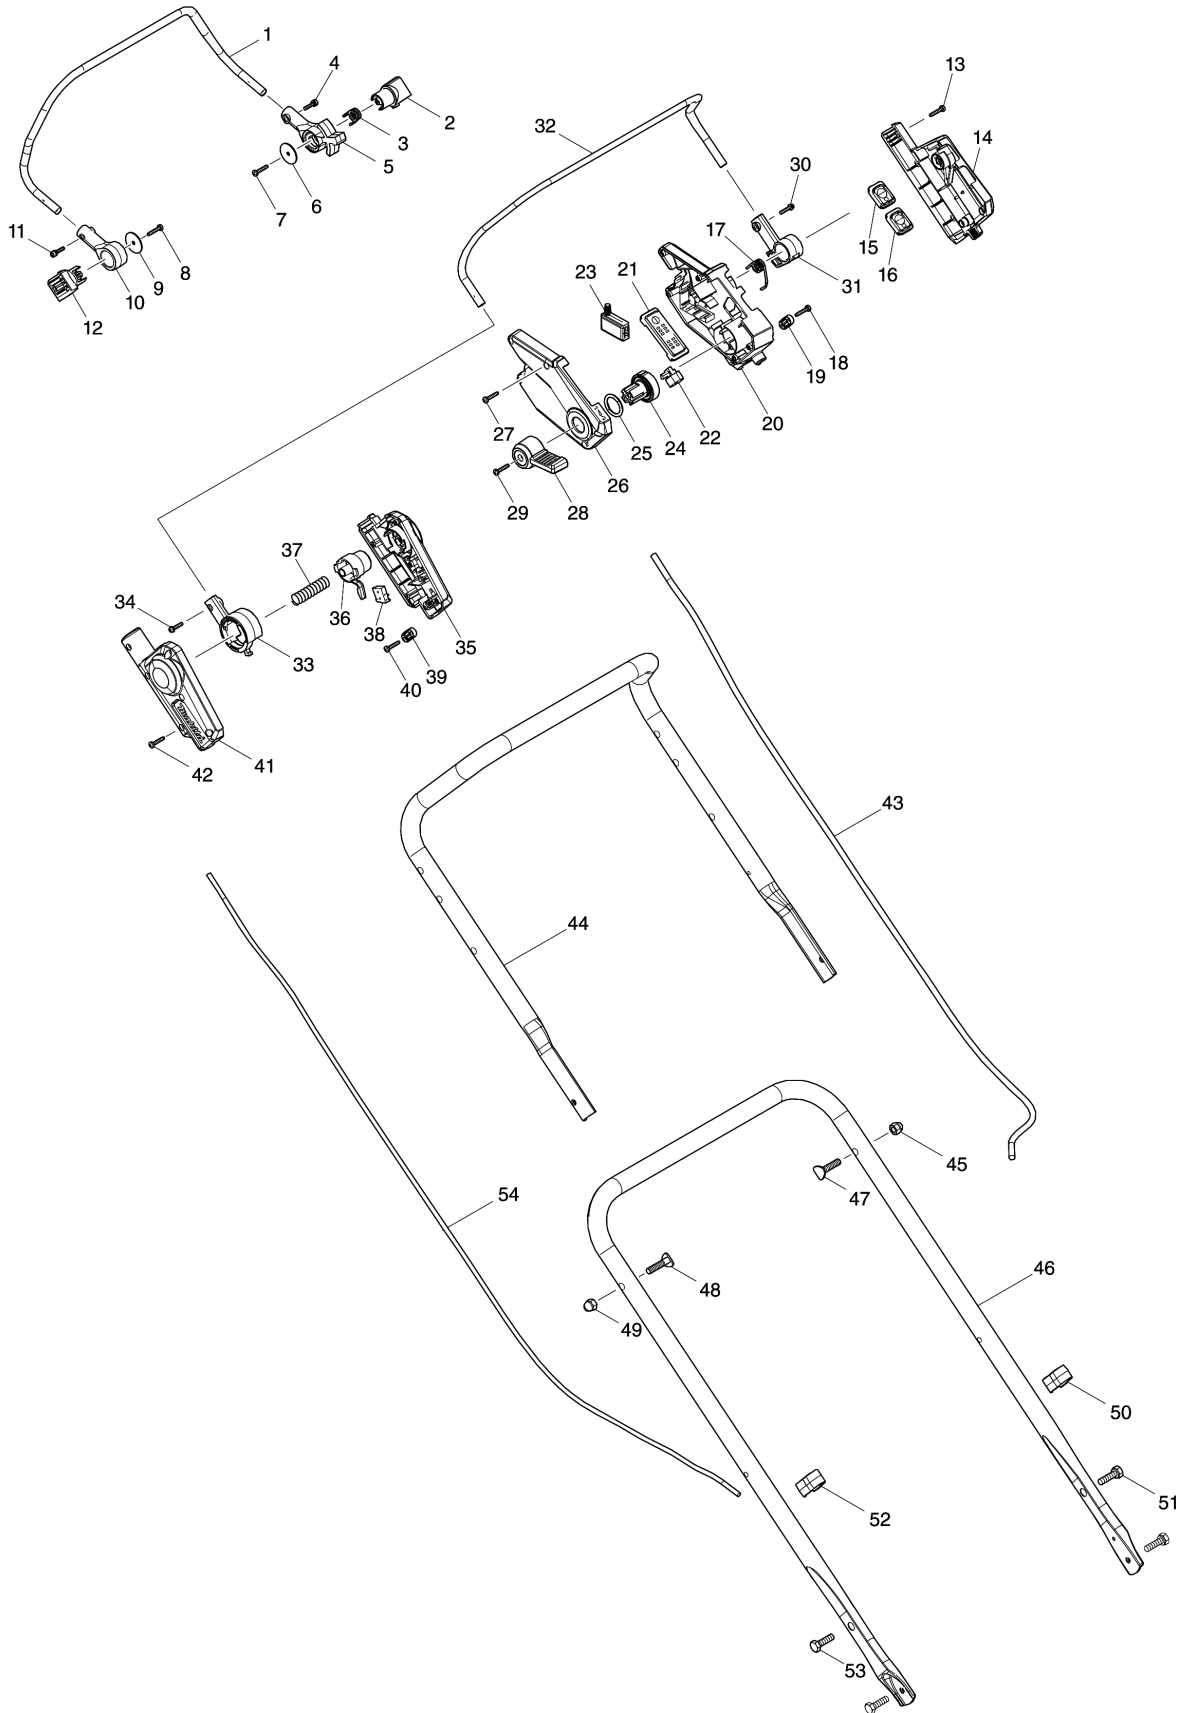

Model No.DLM532 530MM CORDLESS LAWN MOWER