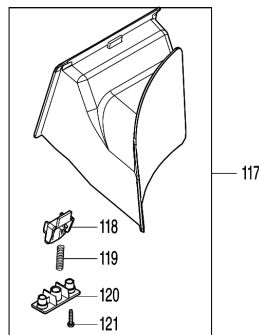

Model No.DLM532 530MM CORDLESS LAWN MOWER