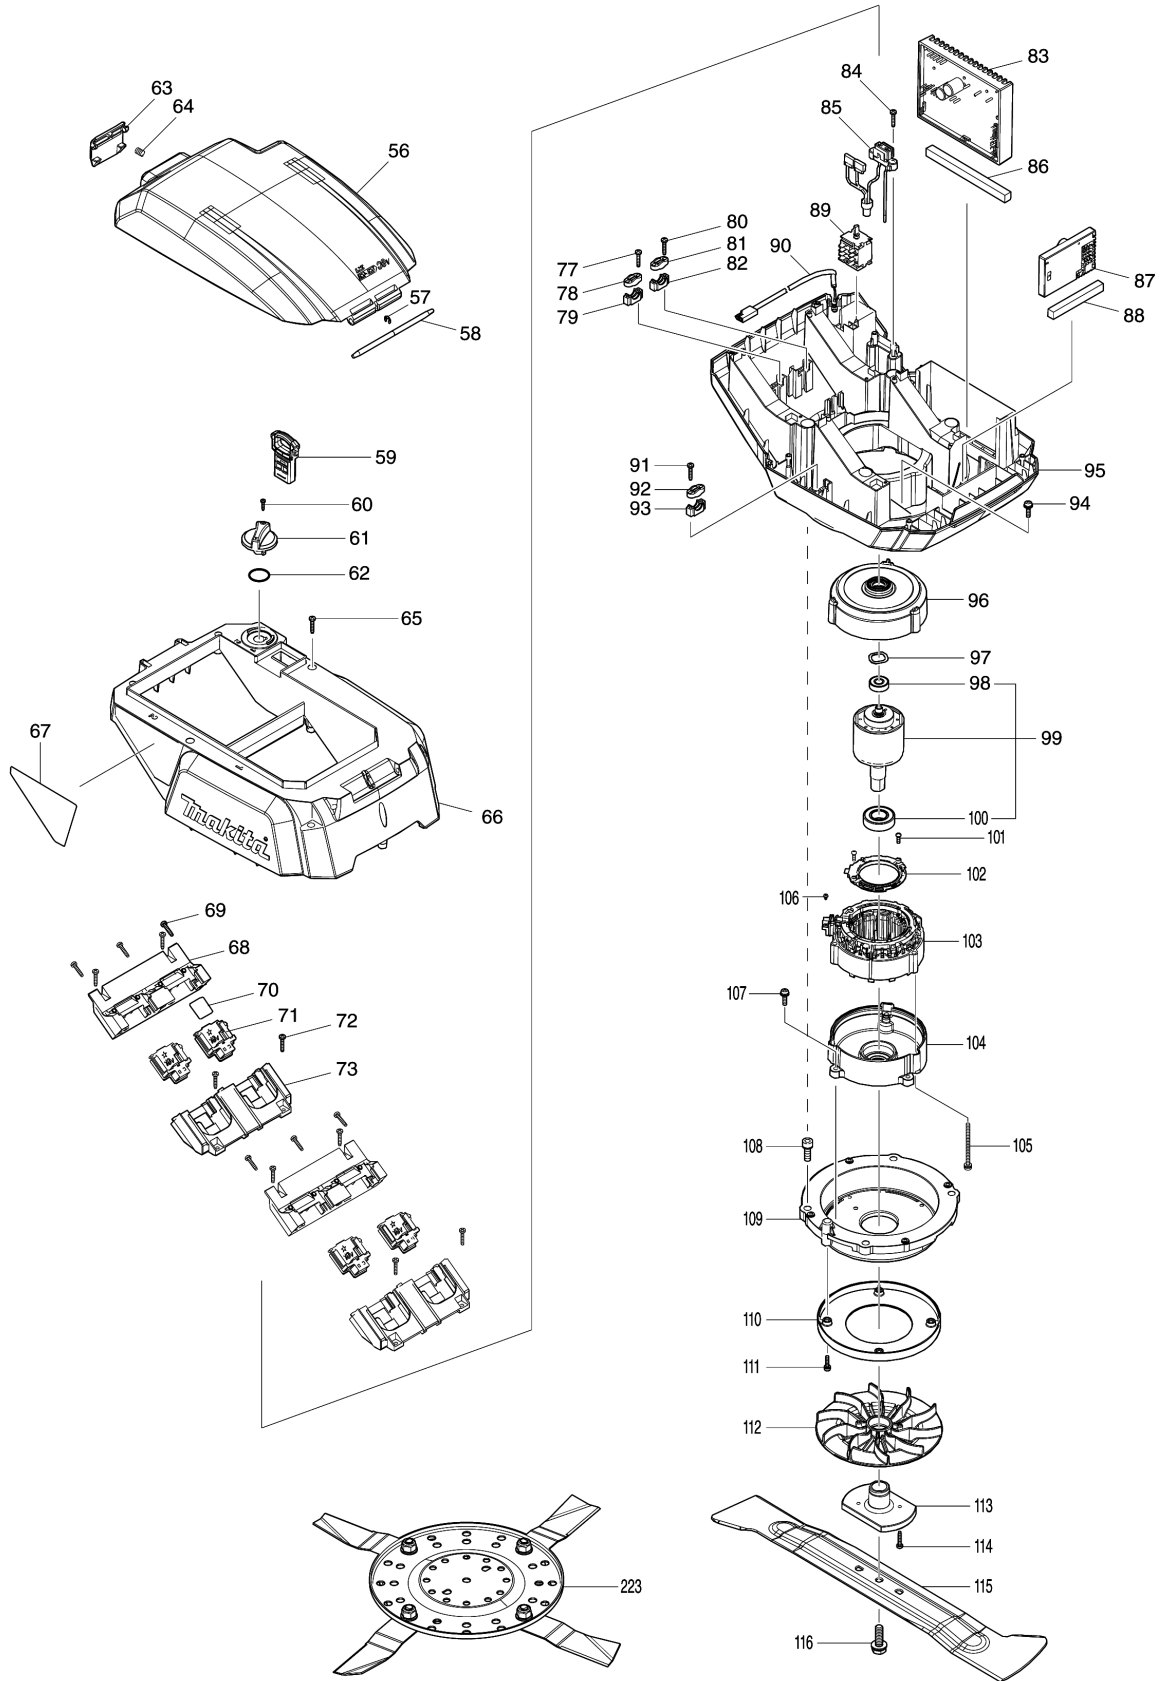

Model No.DLM532 530MM CORDLESS LAWN MOWER