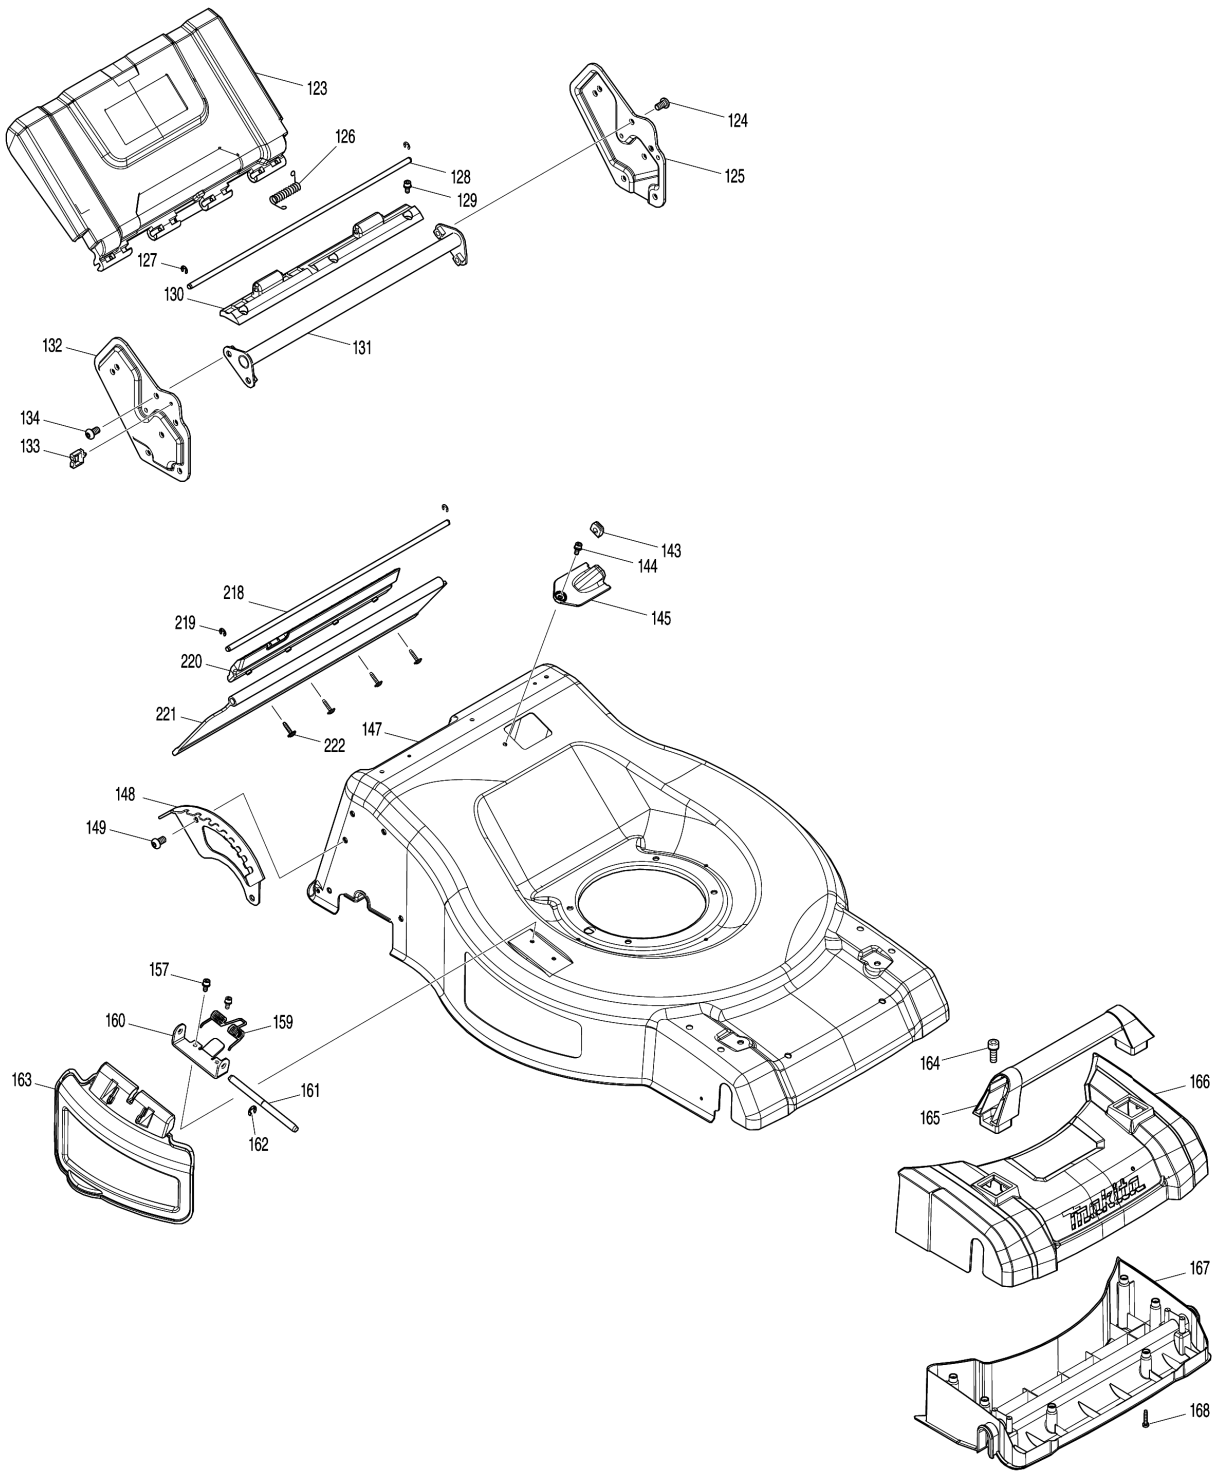

Model No.DLM532 530MM CORDLESS LAWN MOWER