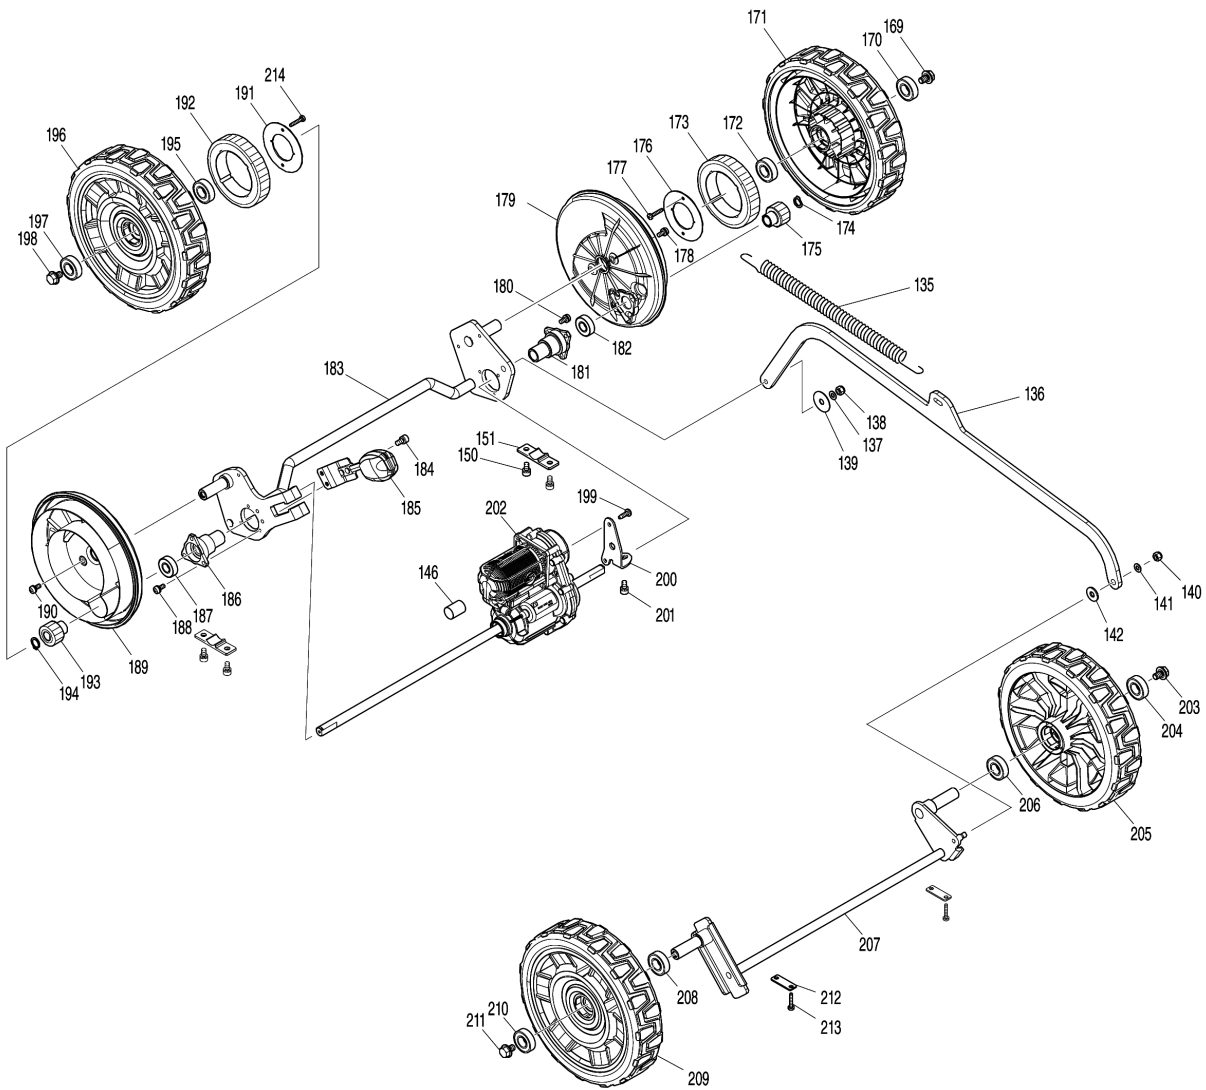

Model No.DLM532 530MM CORDLESS LAWN MOWER